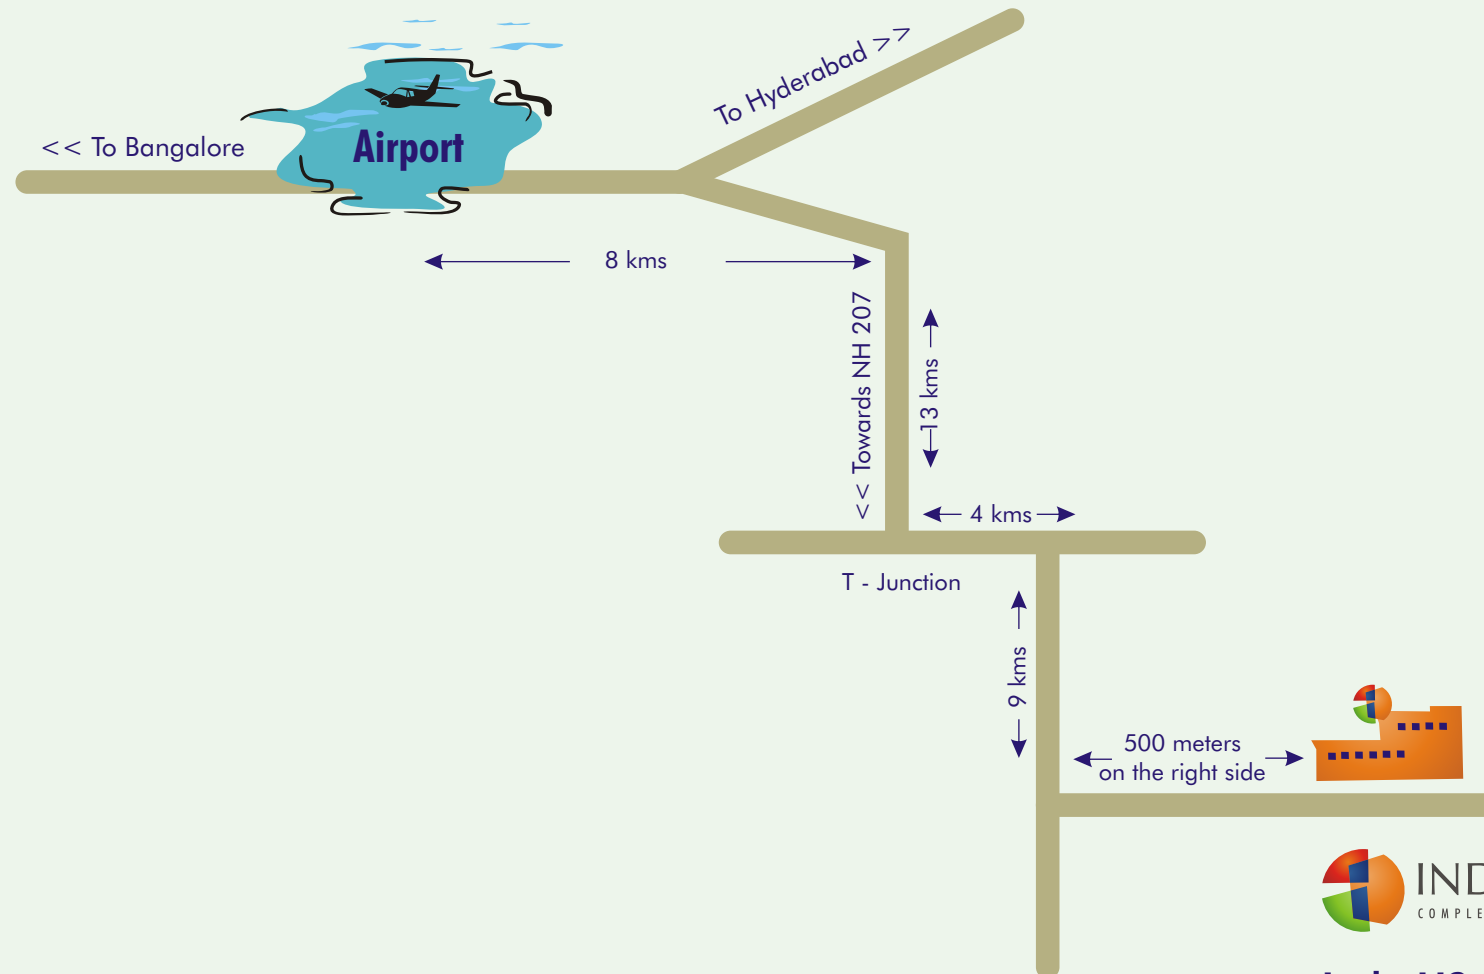

Map to Indo-US MIM from Bangalore international Airport

Indo US MIM Tec Pvt. Ltd.

#45[P], KIADB Industrial Area, Hoskote
Bangalore 562114, INDIA

Tel: 91-80-797 1418 / 91-80-797 1416

Map not to scale